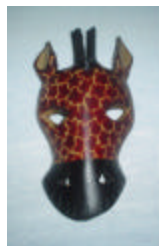

Maasai kissing masks

Size	Price (\$)	Code
4"	1.20	MK3-4
6"	1.75	MK3-6
8"	4.80	MK3-8
12"	6.60	MK3-12
18"	11.81	MK3-18
24"	30.38	MK3-24
36"	45.00	MK3-36
48"	60.00	MK3-48

3-in-1-Elephant Mask

Price (\$)	Code
32.40	MK5

Face Mask on feet

Size	Price (\$)	Code
12"	22.50	MK6

Old Mask

Size	Price (\$)	Code
6"		MK9
8"		MK9
12"		MK9
18"		MK9

Old Mask-Original

Size	Price (\$)	Code
1"	135.00	MK10

Maasai village masks

Size	Price (\$)	Code
8"	9.25	MK4-8
10"	10.00	MK4-10
12"	16.00	MK4-12

Elephant Mask

Price (\$)	Code
26.80	MK7

Animal Mask

Size	Price (\$)	Code
4"	5.40	MK8-6
8"	8.10	MK8-8
12"	13.50	MK8-12

Meru mask

Size	Price (\$)	Code
6"	2.00	MK1-6
14"	4.50	MK1-14
18"	7.50	MK1-18
24"	11.00	MK1-24